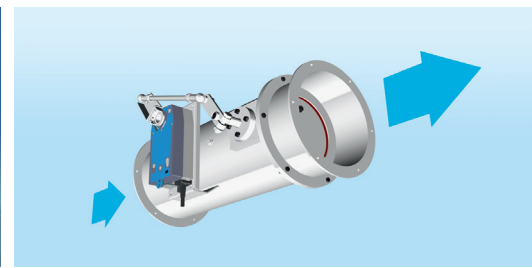

Safe control – absolutely air-tight

Ultra-tight shut-off damper KLB

The ultra-tight shut-off damper KLB ensures reliable and air-tight shut-off of air flows.

- Meets highest sanitation standards such as the ones required in cleanrooms and hospitals
- Maximum performance: gets tighter with increasing pressure
- Corrosion resistant due to version of galvanized or stainless steel